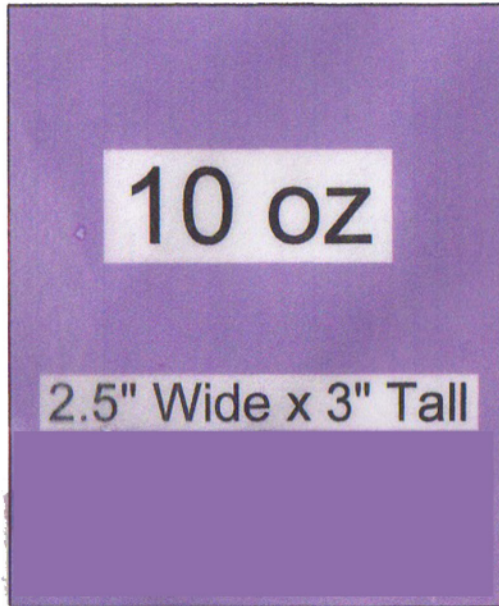

# Customer Supplied Decoration Size Chart

**Max thickness: 0.090"**

(Approximately the thickness of a Nickel)