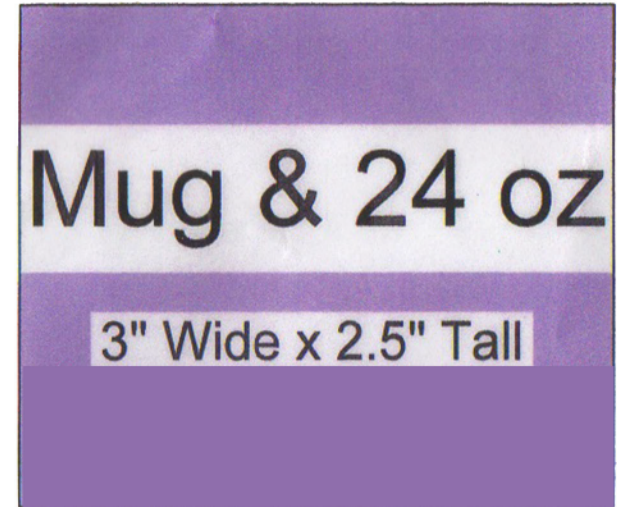

# Customer Supplied Decoration Size Chart

**Max thickness: 0.090"**

(Approximately the thickness of a Nickel)