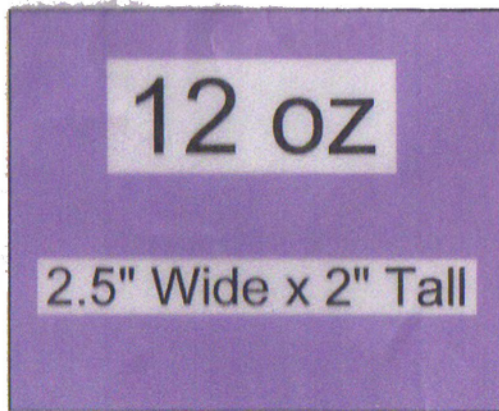

# Customer Supplied Decoration Size Chart

**Max thickness: 0.090"**

(Approximately the thickness of a Nickel)